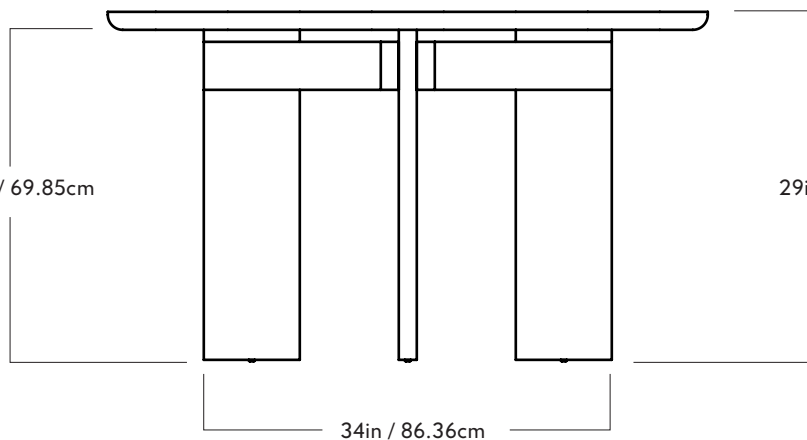

Roll & Hill

triode

28 rue Jacob 75006 Paris
+33 (0)1 43 29 40 05

contact@triodedesign.com
www.triodedesign.com

Ø50in / 127cm

27in / 69.85cm

29in / 73.66cm

34in / 86.36cm

Chapter Table 50"

Materials

Hard Maple or Black Walnut

Dimensions

D 50in / 127cm x W 60in / 152.4cm x H 29in / 38.10cm

Weight

120lb / 54.43kg

**Product weights may vary by wood material*

Materials

Hard Maple or Black Walnut

Dimensions

D 60in / 152.4cm x W 60in / 152.4cm x H 29in / 38.10cm

Weight

143lb / 64.86kg

**Product weights may vary by wood material*

Post Company