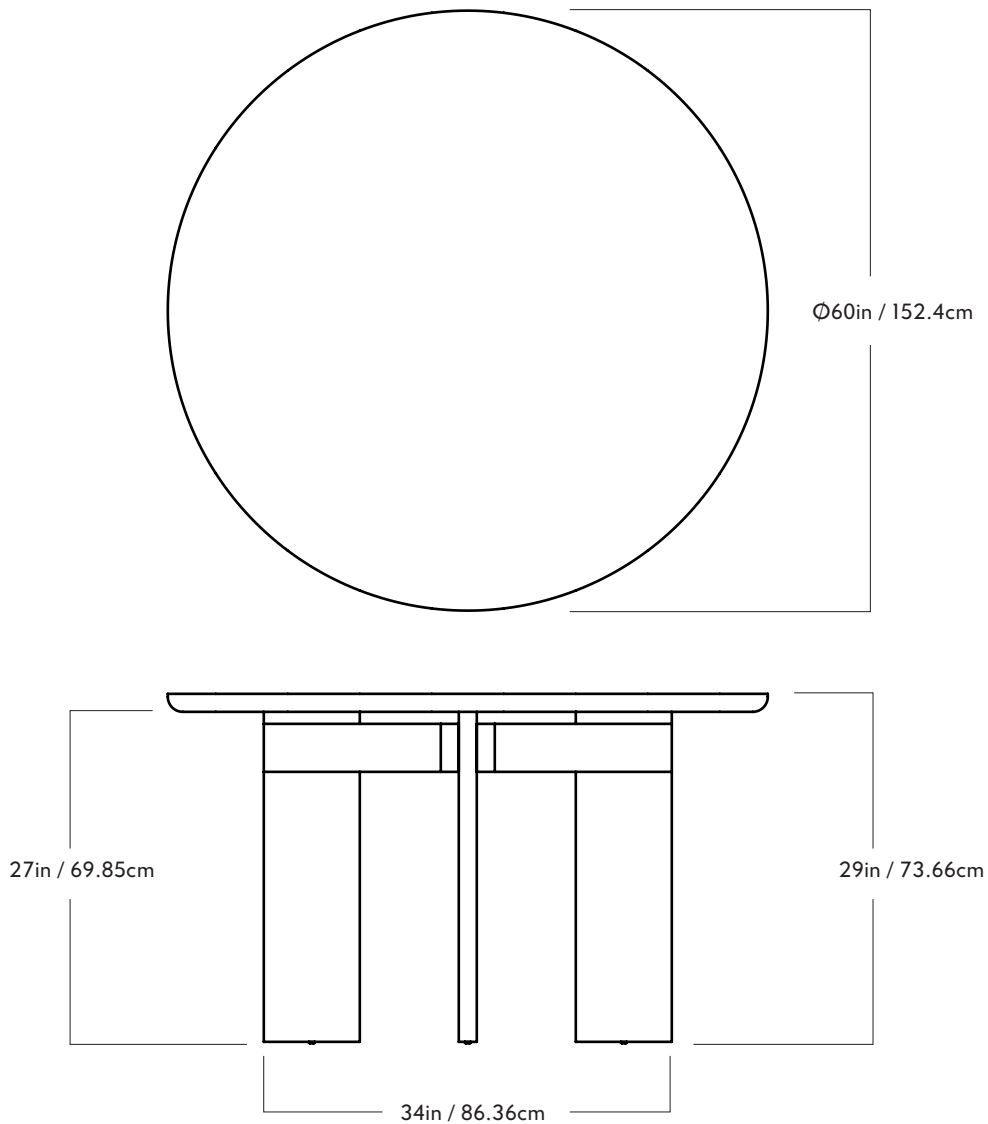

Chapter Table 60"

Materials

Hard Maple or Black Walnut

Dimensions

D 60in / 152.4cm x W 60in / 152.4cm x H 29in / 38.10cm

Weight

143lb / 64.86kg

*Product weights may vary by wood material

Post Company

Wood Finishes

Natural Oil

Metal Finishes

N/A

Upholstery

N/A